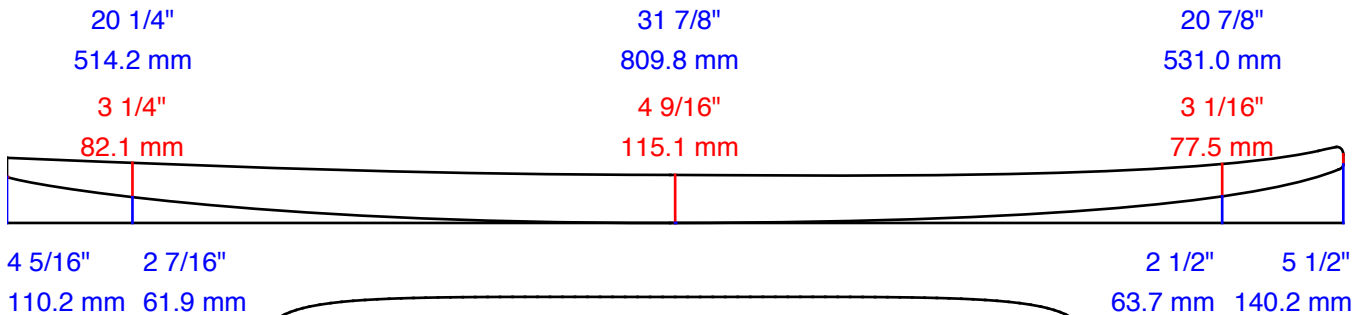

AKU SHAPER

Customer:

Date: 2016-10-24

Length: 10' 7" (3226.5)

Width: 31 7/8" (810.0)

Thickness: 4 9/16" (115.3)

Tail Stop: 23 5/8" (600.0)

File: 10'6 PLASTIC_newRocker

Blank: 10'6 PLASTIC_newRocker.brd

Designed by:

Measurements are center, one foot in and one foot back, over curve.

Comments: