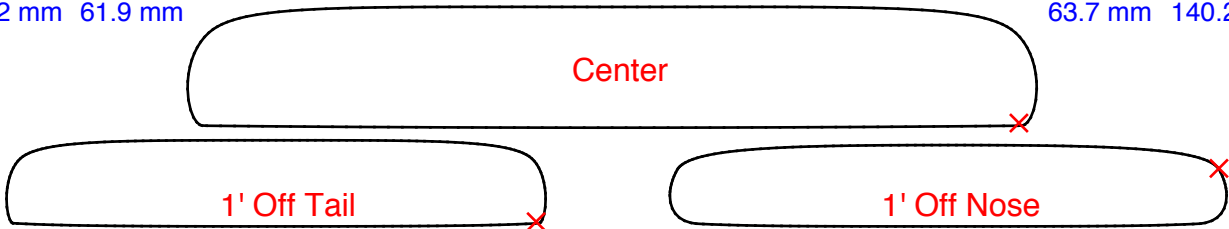

AKU SHAPER

Customer:

Date: 2016-10-24

Length: 10' 7" (3226.5)

Width: 31 7/8" (810.0)

Thickness: 4 9/16" (115.3)

Tail Stop: 23 5/8" (600.0)

File: 10'6 PLASTIC_newRocker

Blank: 10'6 PLASTIC_newRocker.brd

Designed by:

Measurements are center, one foot in and one foot back, over curve.

Comments: